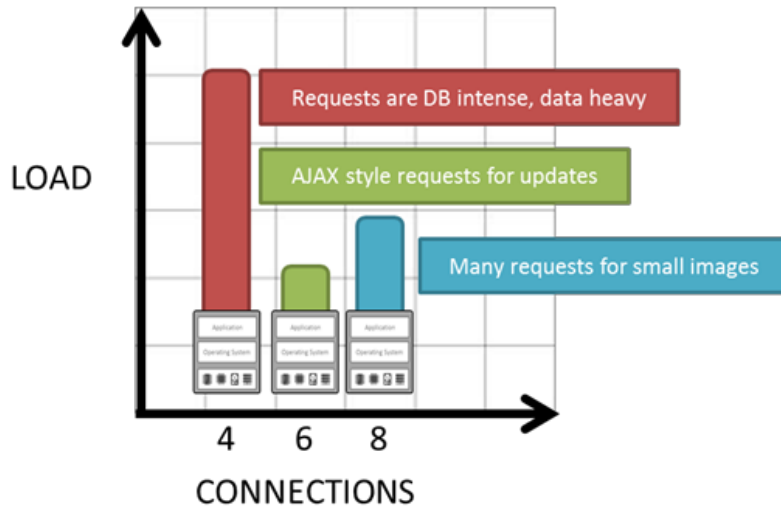

1024 Words: Least Connections is Not Least Loaded

Lori MacVittie, 2012-31-12

#webperf #ado When [load balancing](#), workload profile matters

“LEAST CONNECTIONS” is NOT LEAST LOADED

F5 Networks, Inc. | 401 Elliot Avenue West, Seattle, WA 98119 | 888-882-4447 | [f5.com](#)