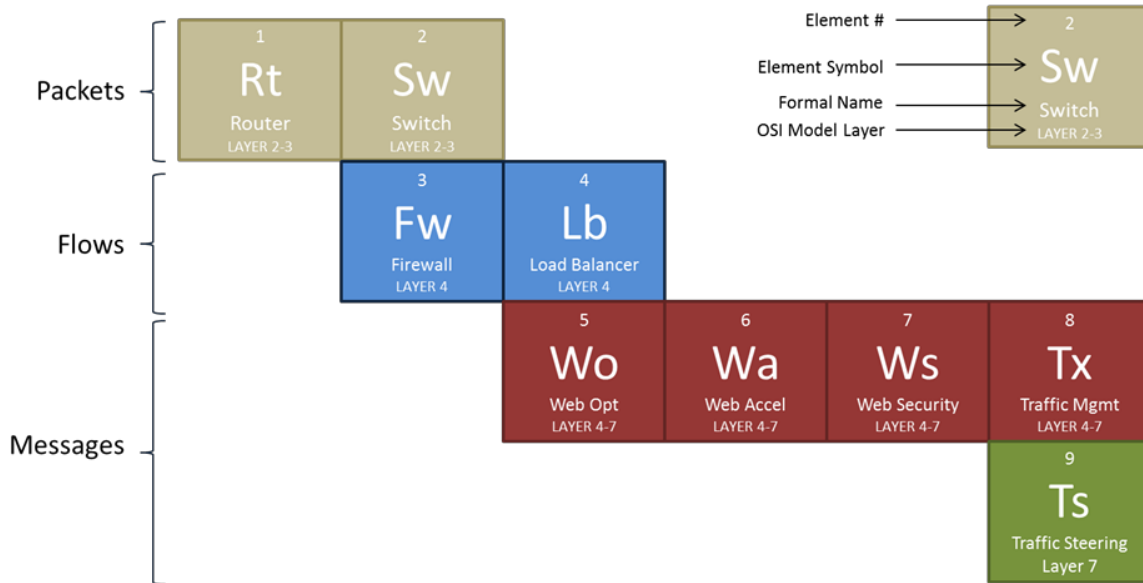

1024 Words: The Periodic Table of (SDN Data Path) Elements

Lori MacVittie, 2013-01-11

#SDN Of course it doesn't actually exist, but maybe it should? Taxonomies are important, after all.

PERIODIC TABLE of SDN DATA PATH ELEMENTS